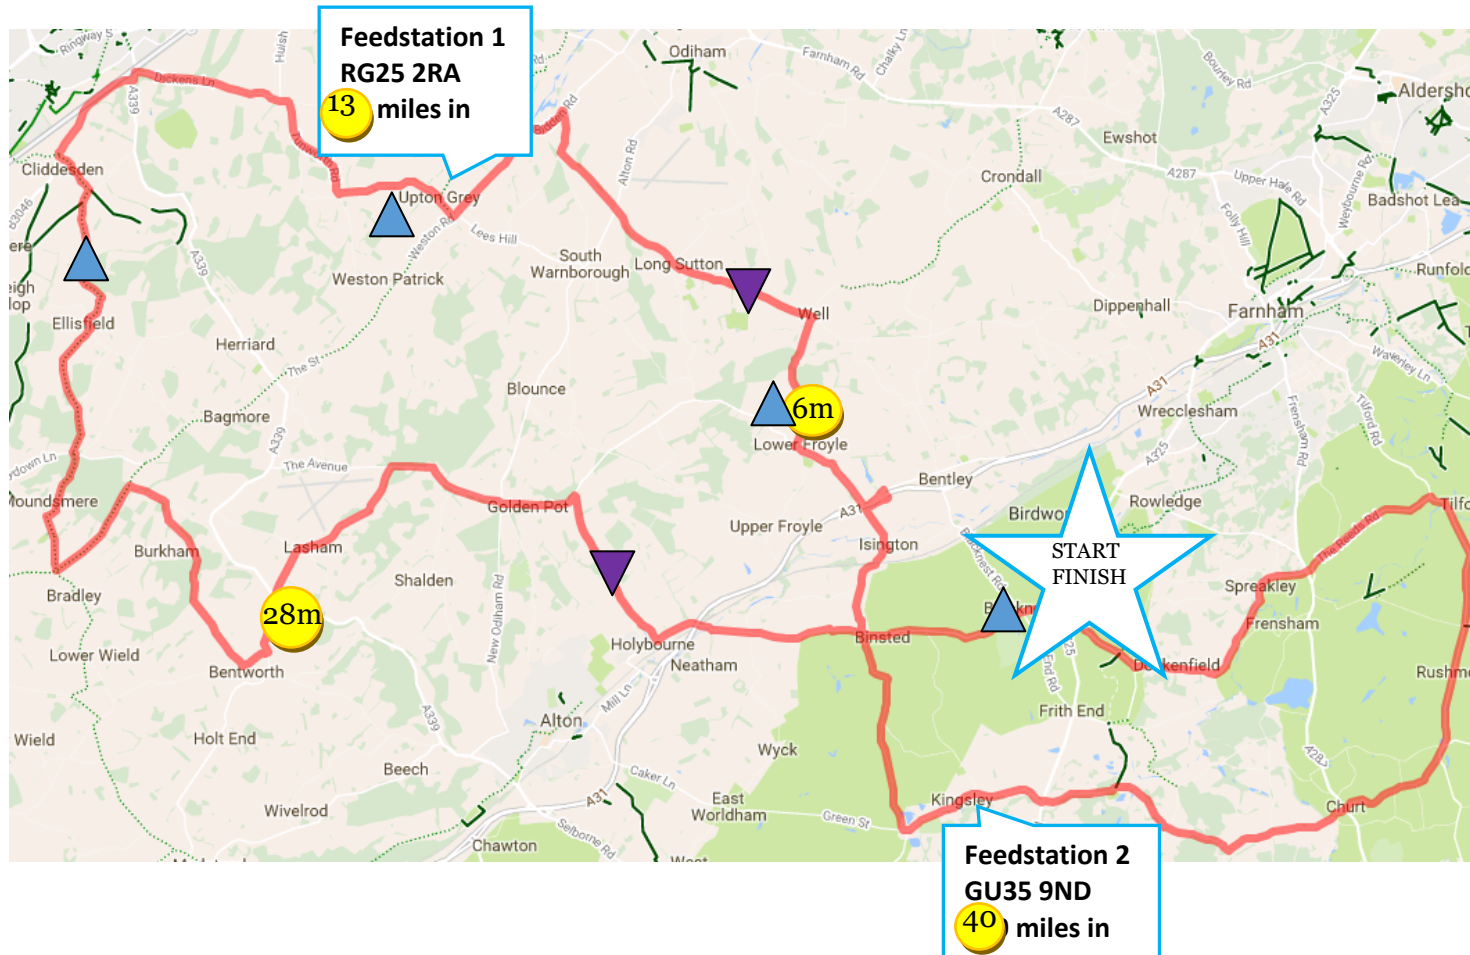

Kelly's
STORAGE

Charity Events

54 mile route

 Distance marker

 Climb

 Descent

 Feedstation

Start from 9am

For assistance call:

07863 137132.

In an emergency call 999 first.

When you finish, please return your chip to the chip timer tent & collect your printed time!